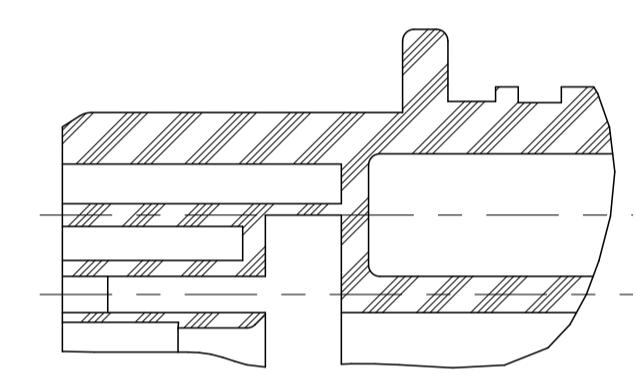

Project No		LOC		DIST		REVISIONS			
P	LTN	DATE	DWN	APVD	DESCRIPTION				
0		25OCT2005	A. Z	K. O	NEW RELEASE				
A		10APR13	J. L	I. Y	REVISED ECO-13-010505				

COUPLING RING IN PRE-LOCKED POSITION (FITTING POSITION WITH PIN HOUSING)

SECTION A-A

SECOND LOCKING DEVICE IN PRE-LOCKED POSITION

SECTION B-B

SECOND LOCKING DEVICE IN LOCKED POSITION

SECTION A-A

CLOSED CAVITY OF THE 2 POS./3 POS. SOCKET HOUSING

VIEW C ROTATED

VIEW D ROTATED

- NOTES:
- 1 TYCO LOGO AND TYCO NUMBER OF SINGLE PART
 - 2 MATERIAL MARKING
 - 3 REVISION OF THE MOULD
 - 4 PRODUCTION DATE
 - 5 CAVITY MARKING
 6. FITS TO CONNECTORS ACC. TO DIN 72585/ISO 15170 FORM A AND B AND PIN-HOUSING 2-4POS. TYCO-PN 967402
 7. FOR SUITABLE CONTACTS SEE DRAWING: TYCO-PN:1355065
MAX. WIRE THICKNESS: 2.5mm FLR
FOR SUITABLE SEALS SEE DRAWING: TYCO-PN:1355070
 8. BULK PACKING IN CARDBOARD BOX
 - 9 CODING ACC. TO DIN 72585/ISO15170

FINISH: -

SCALE: 2:1 SHEET 1 OF 1 REV A

STE TE Connectivity

2.5mm SOCKET CONNECTOR, 2-4POS WITH SECONDARY LOCKING

SIZE: 114-18255-0
WEIGHT: -
CAGE CODE: 100779
DRAWING NO: 108-101006
APPLICATION SPEC: 114-18255-0