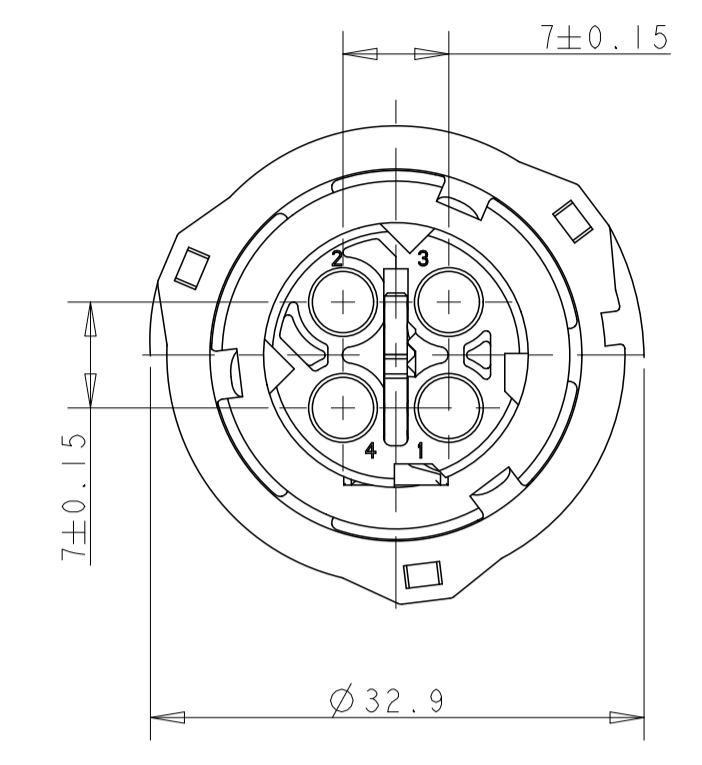

Project No		LOC		DIST		REVISIONS			
P	LTN	DATE	DWN	APVD	DESCRIPTION				
0		25OCT2005	A. Z	K. O	NEW RELEASE				
A		10APR13	J. L	I. Y	REVISED ECO-13-010505				

COUPLING RING IN PRE-LOCKED POSITION (FITTING POSITION WITH PIN HOUSING)

SECTION A-A

SECOND LOCKING DEVICE IN PRE-LOCKED POSITION

SECTION B-B

SECOND LOCKING DEVICE IN LOCKED POSITION

SECTION A-A

CLOSED CAVITY OF THE 2 POS./3 POS. SOCKET HOUSING

VIEW C ROTATED

VIEW D ROTATED

- NOTES:
- 1 TYCO LOGO AND TYCO NUMBER OF SINGLE PART
 - 2 MATERIAL MARKING
 - 3 REVISION OF THE MOULD
 - 4 PRODUCTION DATE
 - 5 CAVITY MARKING
 6. FITS TO CONNECTORS ACC. TO DIN 72585/ISO 15170 FORM A AND B AND PIN-HOUSING 2-4POS. TYCO-PN 967402
 7. FOR SUITABLE CONTACTS SEE DRAWING: TYCO-PN:1355065
MAX. WIRE THICKNESS: 2.5mm FLR
FOR SUITABLE SEALS SEE DRAWING: TYCO-PN:1355070
 8. BULK PACKING IN CARDBOARD BOX
 - 9 CODING ACC. TO DIN 72585/ISO15170

FINISH: -

SCALE: 2:1 SHEET 1 OF 1 REV A

STE TE Connectivity

2.5mm SOCKET CONNECTOR, 2-4POS WITH SECONDARY LOCKING

SIZE: 114-18255-0
WEIGHT: -
CAGE CODE: 100779
DRAWING NO: 108-101006
APPLICATION SPEC: 114-18255-0