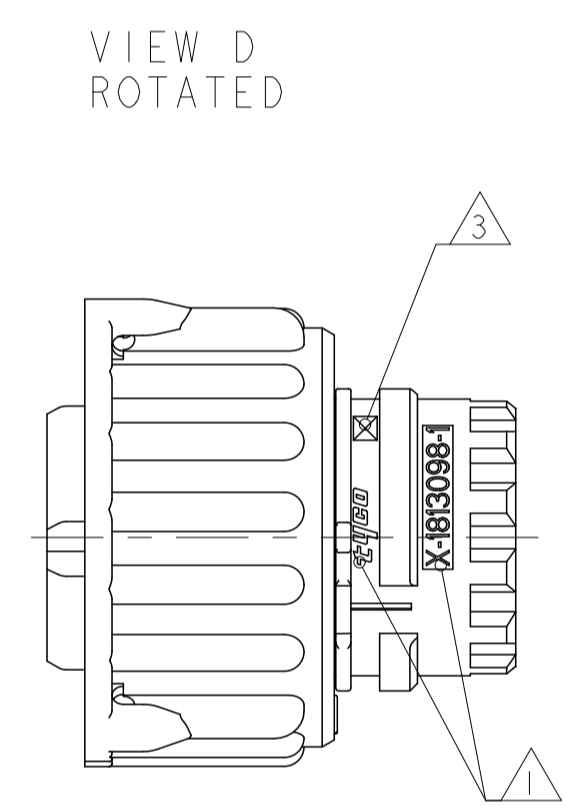

SECTION A-A

SECOND LOCKING DEVICE IN PRE-LOCKED POSITION

SECTION B-B

SECOND LOCKING DEVICE IN LOCKED POSITION

SECTION A-A

CLOSED CAVITY OF THE 2 POS./3 POS. SOCKET HOUSING

VIEW C ROTATED

VIEW D ROTATED

- NOTES:
- 1 TYCO LOGO AND TYCO NUMBER OF SINGLE PART
 - 2 MATERIAL MARKING
 - 3 REVISION OF THE MOULD
 - 4 PRODUCTION DATE
 - 5 CAVITY MARKING
 6. FITS TO CONNECTORS ACC. TO DIN 72585/ISO 15170 FORM A AND B AND PIN-HOUSING 2-4POS. TYCO-PN 967402
 7. FOR SUITABLE CONTACTS SEE DRAWING: TYCO-PN:1355065
MAX. WIRE THICKNESS: 2.5mm FLR
FOR SUITABLE SEALS SEE DRAWING: TYCO-PN:1355070
 8. BULK PACKING IN CARDBOARD BOX
 - 9 CODING ACC. TO DIN 72585/ISO15170

FINISH: -

SCALE: 2:1 SHEET 1 OF 1 REV A

STE TE Connectivity

2.5mm SOCKET CONNECTOR, 2-4POS WITH SECONDARY LOCKING

SIZE: 114-18255-0
WEIGHT: -
CAGE CODE: 100779
DRAWING NO: 108-101006
APPLICATION SPEC: 114-18255-0