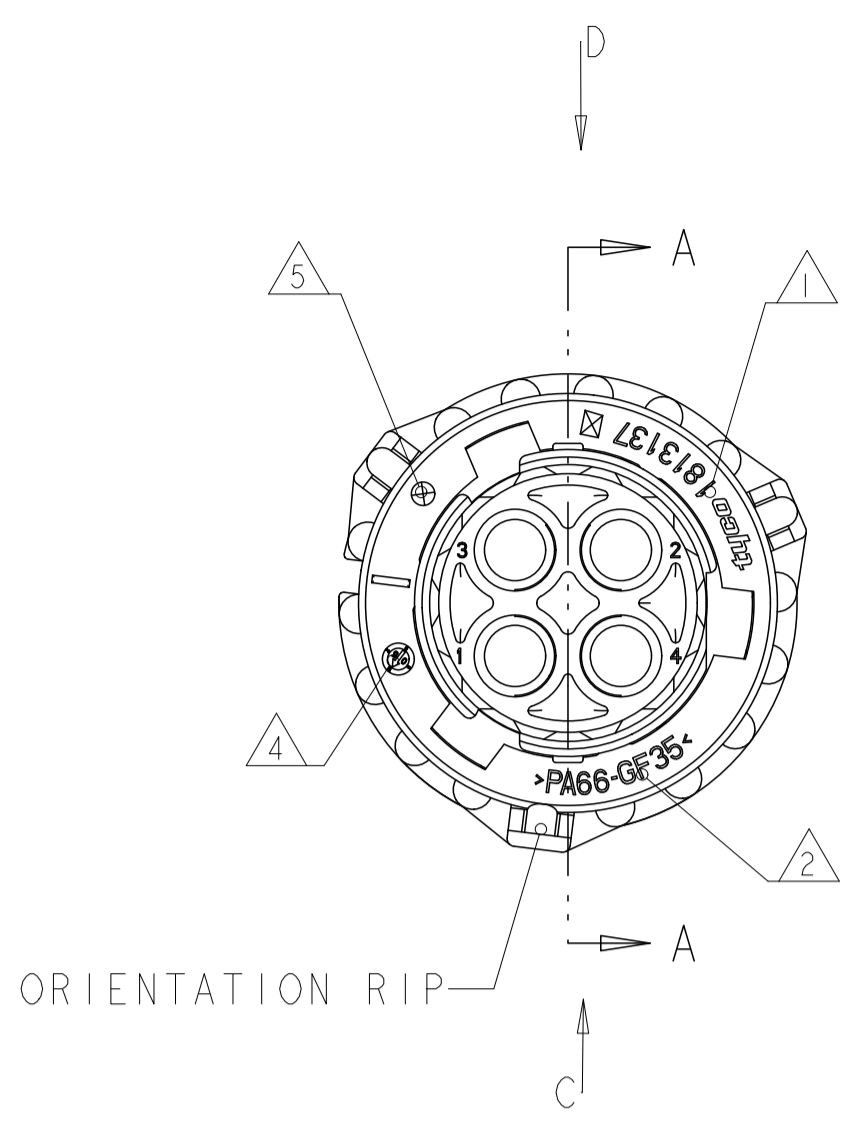

Project No		LOC		DIST		REVISIONS			
P	LTN	DATE	DWN	APVD	DESCRIPTION				
0		25OCT2005	A. Z	K. O	NEW RELEASE				
A		10APR13	J. L	I. Y	REVISED ECO-13-010505				

COUPLING RING IN PRE-LOCKED POSITION (FITTING POSITION WITH PIN HOUSING)

SECTION A-A

SECOND LOCKING DEVICE IN PRE-LOCKED POSITION

SECTION B-B

SECOND LOCKING DEVICE IN LOCKED POSITION

SECTION A-A

CLOSED CAVITY OF THE 2 POS./3 POS. SOCKET HOUSING

VIEW C ROTATED

VIEW D ROTATED

- NOTES:
- 1 TYCO LOGO AND TYCO NUMBER OF SINGLE PART
 - 2 MATERIAL MARKING
 - 3 REVISION OF THE MOULD
 - 4 PRODUCTION DATE
 - 5 CAVITY MARKING
 6. FITS TO CONNECTORS ACC. TO DIN 72585/ISO 15170 FORM A AND B AND PIN-HOUSING 2-4POS. TYCO-PN 967402
 7. FOR SUITABLE CONTACTS SEE DRAWING: TYCO-PN:1355065
MAX. WIRE THICKNESS: 2.5mm FLR
FOR SUITABLE SEALS SEE DRAWING: TYCO-PN:1355070
 8. BULK PACKING IN CARDBOARD BOX
 - 9 CODING ACC. TO DIN 72585/ISO15170

FINISH: -

SCALE: 2:1 SHEET 1 OF 1 REV A

STE TE Connectivity

2.5mm SOCKET CONNECTOR, 2-4POS WITH SECONDARY LOCKING

SIZE: 114-18255-0
WEIGHT: -
CAGE CODE: 100779
DRAWING NO: 108-101006
APPLICATION SPEC: 114-18255-0