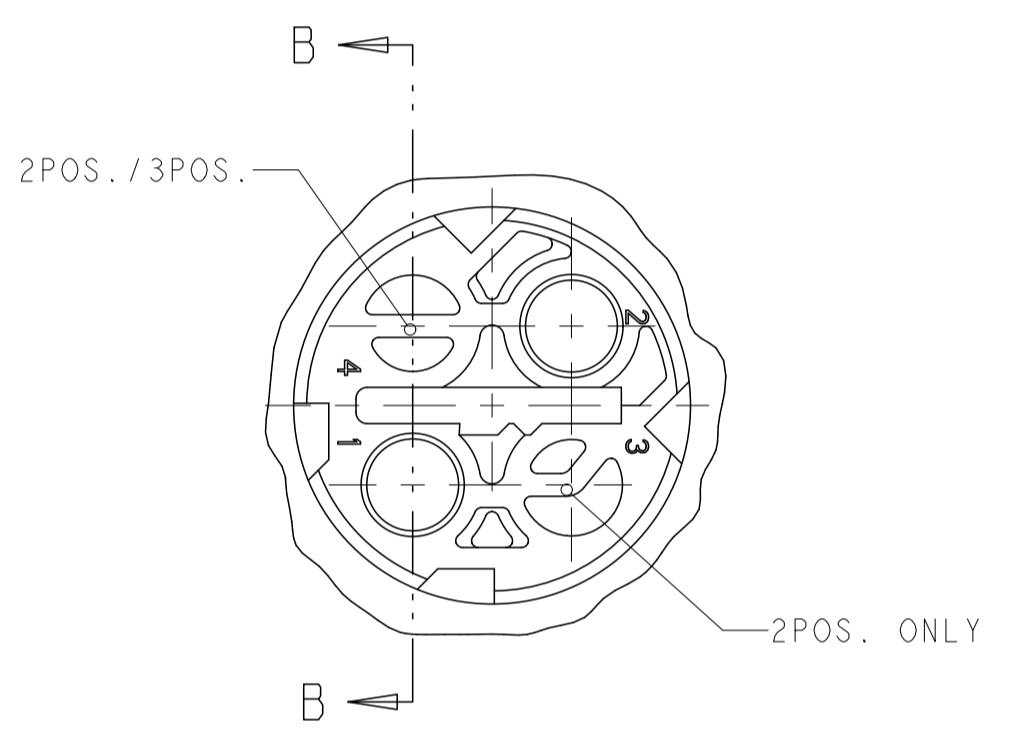

Project No		LOC		DIST		REVISIONS			
P	LTN	DATE	DWN	APVD	DESCRIPTION				
0		25OCT2005	A. Z	K. O	NEW RELEASE				
A		10APR13	J. L	I. Y	REVISED ECO-13-010505				

COUPLING RING IN PRE-LOCKED POSITION (FITTING POSITION WITH PIN HOUSING)

SECTION A-A

SECOND LOCKING DEVICE IN PRE-LOCKED POSITION

SECTION B-B

SECOND LOCKING DEVICE IN LOCKED POSITION

SECTION A-A

CLOSED CAVITY OF THE 2 POS./3 POS. SOCKET HOUSING

VIEW C ROTATED

VIEW D ROTATED

- NOTES:
- 1 TYCO LOGO AND TYCO NUMBER OF SINGLE PART
 - 2 MATERIAL MARKING
 - 3 REVISION OF THE MOULD
 - 4 PRODUCTION DATE
 - 5 CAVITY MARKING
 6. FITS TO CONNECTORS ACC. TO DIN 72585/ISO 15170 FORM A AND B AND PIN-HOUSING 2-4POS. TYCO-PN 967402
 7. FOR SUITABLE CONTACTS SEE DRAWING: TYCO-PN:1355065
MAX. WIRE THICKNESS: 2.5mm FLR
FOR SUITABLE SEALS SEE DRAWING: TYCO-PN:1355070
 8. BULK PACKING IN CARDBOARD BOX
 - 9 CODING ACC. TO DIN 72585/ISO15170

FINISH: -

SCALE: 2:1 SHEET 1 OF 1 REV A

STE TE Connectivity

2.5mm SOCKET CONNECTOR, 2-4POS WITH SECONDARY LOCKING

SIZE: 114-18255-0
WEIGHT: -
CAGE CODE: 100779
DRAWING NO: 108-101006
APPLICATION SPEC: 114-18255-0