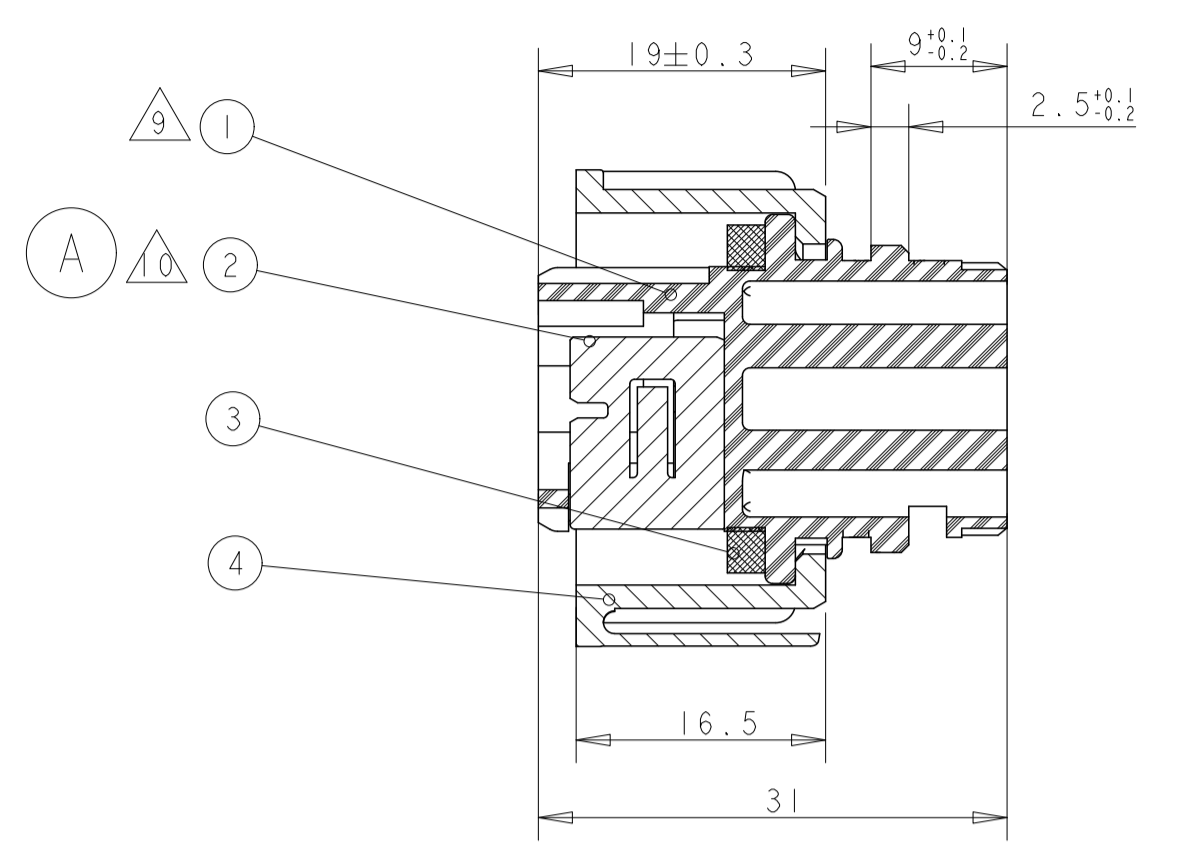

Project No		LOC		DIST		REVISIONS			
P	LTN	DATE	DWN	APVD	DESCRIPTION				
0		25OCT2005	A. Z	K. O	NEW RELEASE				
A		10APR13	J. L	I. Y	REVISED ECO-13-010505				

COUPLING RING IN PRE-LOCKED POSITION (FITTING POSITION WITH PIN HOUSING)

SECTION A-A

SECOND LOCKING DEVICE IN PRE-LOCKED POSITION

SECTION B-B

SECOND LOCKING DEVICE IN LOCKED POSITION

SECTION A-A

CLOSED CAVITY OF THE 2 POS./3 POS. SOCKET HOUSING

VIEW C ROTATED

VIEW D ROTATED

- NOTES:
- 1 TYCO LOGO AND TYCO NUMBER OF SINGLE PART
 - 2 MATERIAL MARKING
 - 3 REVISION OF THE MOULD
 - 4 PRODUCTION DATE
 - 5 CAVITY MARKING
 6. FITS TO CONNECTORS ACC. TO DIN 72585/ISO 15170 FORM A AND B AND PIN-HOUSING 2-4POS. TYCO-PN 967402
 7. FOR SUITABLE CONTACTS SEE DRAWING: TYCO-PN:1355065
MAX. WIRE THICKNESS: 2.5mm FLR
FOR SUITABLE SEALS SEE DRAWING: TYCO-PN:1355070
 8. BULK PACKING IN CARDBOARD BOX
 - 9 CODING ACC. TO DIN 72585/ISO15170

FINISH: -

SCALE: 2:1 SHEET 1 OF 1 REV A

STE TE Connectivity

2.5mm SOCKET CONNECTOR, 2-4POS WITH SECONDARY LOCKING

SIZE: 114-18255-0
WEIGHT: -
CAGE CODE: 100779
DRAWING NO: 108-101006
APPLICATION SPEC: 114-18255-0