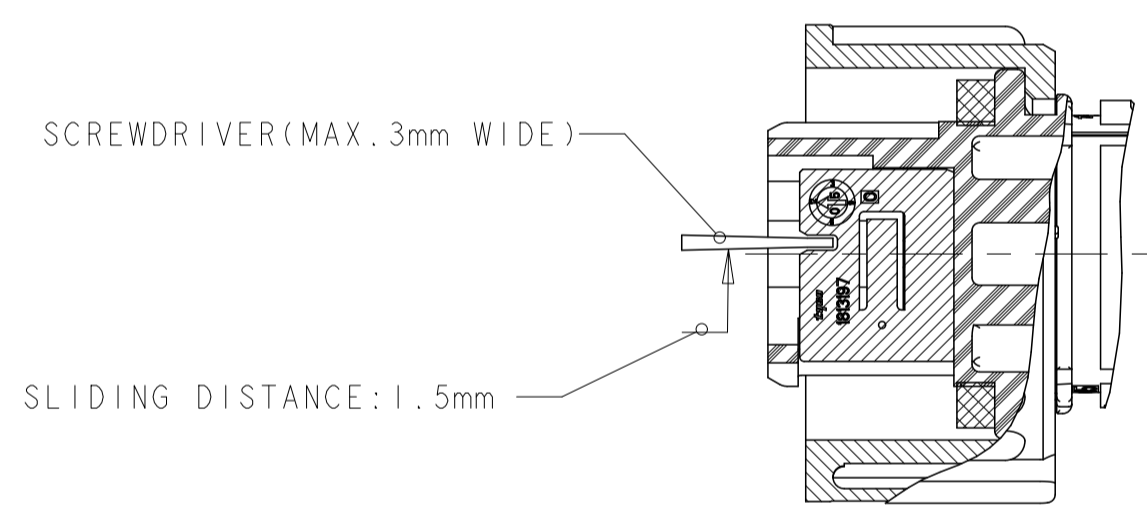

SECTION A-A

SECOND LOCKING DEVICE IN PRE-LOCKED POSITION

SECTION B-B

SECOND LOCKING DEVICE IN LOCKED POSITION

SECTION A-A

CLOSED CAVITY OF THE 2 POS./3 POS. SOCKET HOUSING

VIEW C ROTATED

VIEW D ROTATED

- NOTES:
- 1 TYCO LOGO AND TYCO NUMBER OF SINGLE PART
 - 2 MATERIAL MARKING
 - 3 REVISION OF THE MOULD
 - 4 PRODUCTION DATE
 - 5 CAVITY MARKING
 6. FITS TO CONNECTORS ACC. TO DIN 72585/ISO 15170 FORM A AND B AND PIN-HOUSING 2-4POS. TYCO-PN 967402
 7. FOR SUITABLE CONTACTS SEE DRAWING: TYCO-PN:1355065
MAX. WIRE THICKNESS: 2.5mm FLR
FOR SUITABLE SEALS SEE DRAWING: TYCO-PN:1355070
 8. BULK PACKING IN CARDBOARD BOX
 - 9 CODING ACC. TO DIN 72585/ISO15170

FINISH: -

SCALE: 2:1 SHEET 1 OF 1 REV A

STE TE Connectivity

2.5mm SOCKET CONNECTOR, 2-4POS WITH SECONDARY LOCKING

SIZE: 114-18255-0
WEIGHT: -
CAGE CODE: 100779
DRAWING NO: 108-101006
APPLICATION SPEC: 114-18255-0