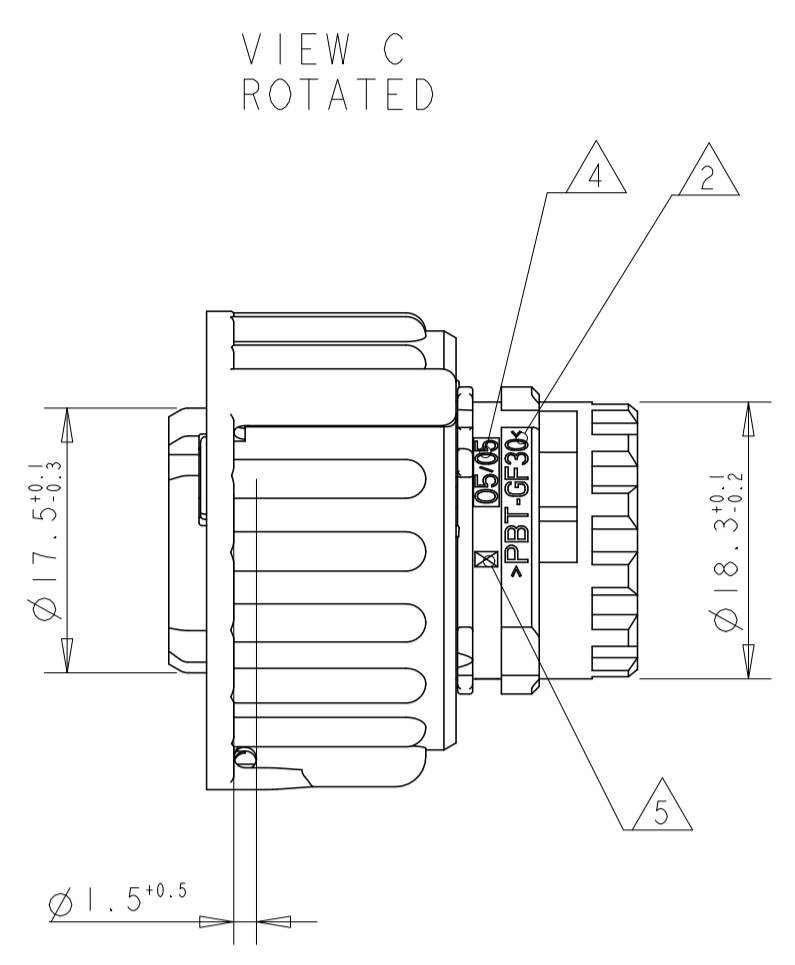

SECTION A-A

SECOND LOCKING DEVICE IN PRE-LOCKED POSITION

SECTION B-B

SECOND LOCKING DEVICE IN LOCKED POSITION

SECTION A-A

CLOSED CAVITY OF THE 2 POS./3 POS. SOCKET HOUSING

VIEW C ROTATED

VIEW D ROTATED

- NOTES:
- 1 TYCO LOGO AND TYCO NUMBER OF SINGLE PART
 - 2 MATERIAL MARKING
 - 3 REVISION OF THE MOULD
 - 4 PRODUCTION DATE
 - 5 CAVITY MARKING
 6. FITS TO CONNECTORS ACC. TO DIN 72585/ISO 15170 FORM A AND B AND PIN-HOUSING 2-4POS. TYCO-PN 967402
 7. FOR SUITABLE CONTACTS SEE DRAWING: TYCO-PN:1355065
MAX. WIRE THICKNESS: 2.5mm FLR
FOR SUITABLE SEALS SEE DRAWING: TYCO-PN:1355070
 8. BULK PACKING IN CARDBOARD BOX
 - 9 CODING ACC. TO DIN 72585/ISO15170

FINISH: -

SCALE: 2:1 SHEET 1 OF 1 REV A

STE TE Connectivity

2.5mm SOCKET CONNECTOR, 2-4POS WITH SECONDARY LOCKING

SIZE: 114-18255-0
WEIGHT: -
CAGE CODE: 100779
DRAWING NO: 108-101006
APPLICATION SPEC: 114-18255-0